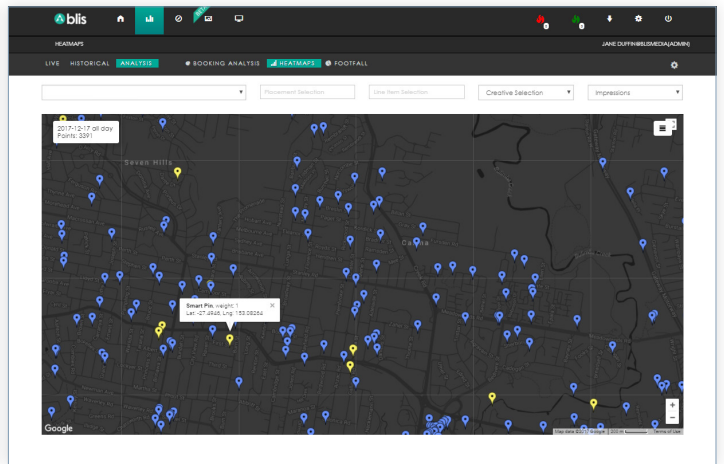

Unlock the Power of Location

Blis Heat maps

Better understand your audiences geographic behaviour through animated hotspots.

What visuals are available?

Heat maps

View areas of high campaign activity through animated hotspots.

- Impressions
- Clicks

Point maps

See locations matched using lat/longs & those matched using Smart Scale.

- Smart Scale
- Smart Pin

Benefits for your brand:

See the exact moment in which campaign exposure takes place.

Understand where & when your audiences are interacting & engaging with your ad.

Differentiate between Smart Scale proprietary data & Smart Pin location data.

Contact us