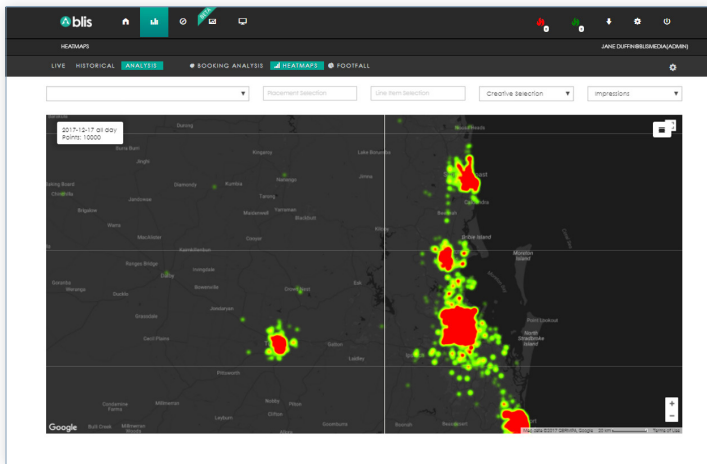

Unlock the Power of Location

Blis Heat maps

Better understand your audiences geographic behaviour through animated hotspots.

What visuals are available?

Heat maps

View areas of high campaign activity through animated hotspots.

- Impressions
- Clicks

Point maps

See locations matched using lat/longs & those matched using Smart Scale.

- Smart Scale
- Smart Pin

Benefits for your brand:

See the exact moment in which campaign exposure takes place.

Understand where & when your audiences are interacting & engaging with your ad.

Differentiate between Smart Scale proprietary data & Smart Pin location data.

Contact us